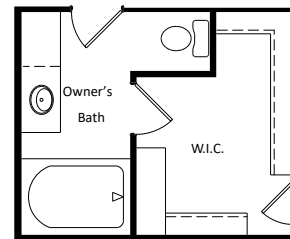

Traditional Elevation

Craftsman Elevation

Southern Elevation

3-4 BED | 2 BATH | Covered Patio

HOME FEATURES

Open Floorplan with Eat-in Kitchen
Owner's Suite with Walk-In Closet

Spacious Family Room
Double Garage & Covered Patio

The Anna

First Floor
Craftsman Elevation
4 BR, 2 BA

First Floor
Southern Elevation
3 BR, 2 BA

First Floor
Traditional Elevation

Owner's Bath
Tub/Shower Option