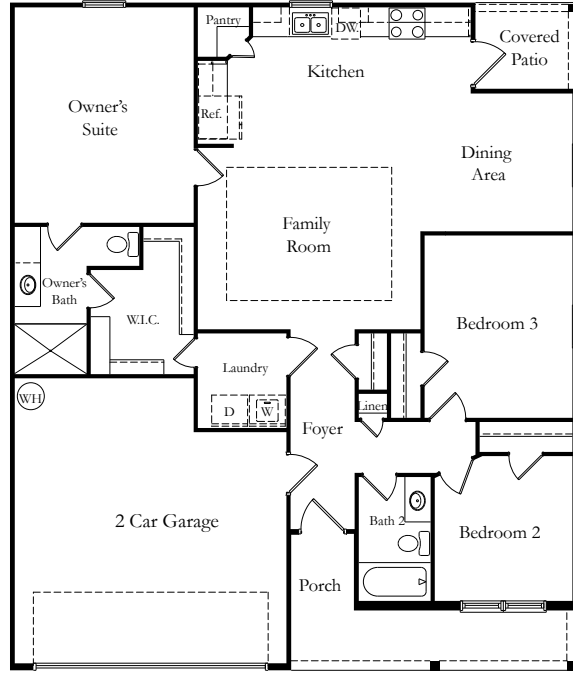

Traditional Elevation

Craftsman Elevation

Southern Elevation

3-4 BED | 2 BATH | Covered Patio

HOME FEATURES

Open Floorplan with Eat-in Kitchen
Owner's Suite with Walk-In Closet

Spacious Family Room
Double Garage & Covered Patio

The Anna

First Floor
Craftsman Elevation
4 BR, 2 BA

First Floor
Southern Elevation
3 BR, 2 BA

First Floor
Traditional Elevation

Owner's Bath
Tub/Shower Option