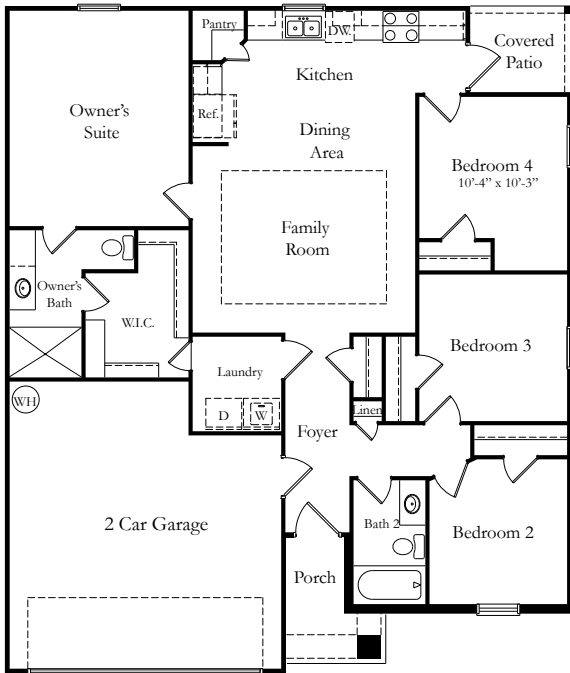

Traditional Elevation

Craftsman Elevation

Southern Elevation

3-4 BED | 2 BATH | Covered Patio

HOME FEATURES

Open Floorplan with Eat-in Kitchen
Owner's Suite with Walk-In Closet

Spacious Family Room
Double Garage & Covered Patio

The Anna

First Floor
Craftsman Elevation
4 BR, 2 BA

First Floor
Southern Elevation
3 BR, 2 BA

First Floor
Traditional Elevation

Owner's Bath
Tub/Shower Option