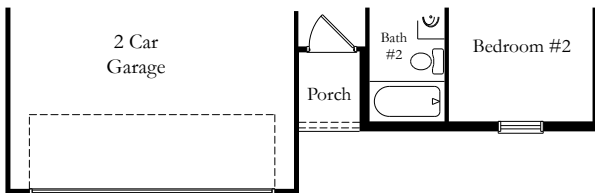

Traditional Elevation

Craftsman Elevation

Southern Elevation

3-4 BED | 2 BATH | Covered Patio

HOME FEATURES

Open Floorplan with Eat-in Kitchen
Owner's Suite with Walk-In Closet

Spacious Family Room
Double Garage & Covered Patio

The Anna

First Floor
Craftsman Elevation
4 BR, 2 BA

First Floor
Southern Elevation
3 BR, 2 BA

First Floor
Traditional Elevation

Owner's Bath
Tub/Shower Option