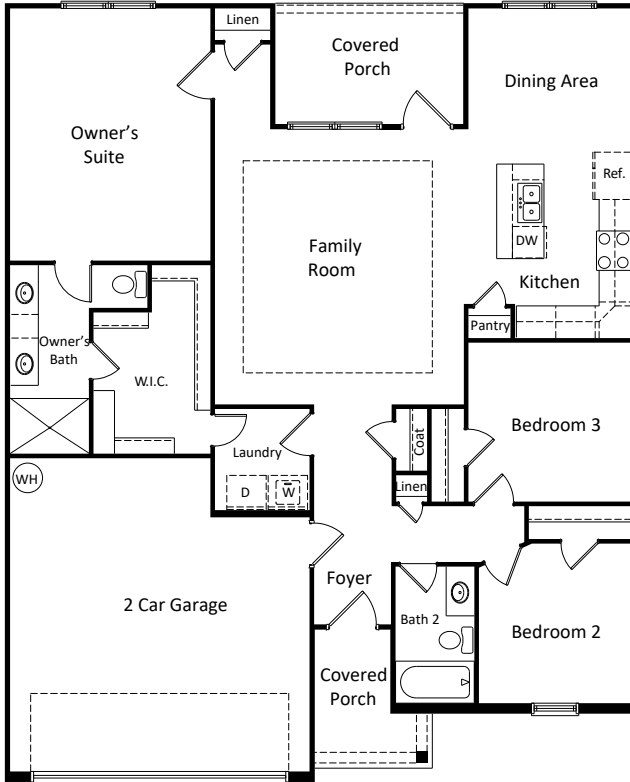

Traditional Elevation

Craftsman Elevation

Southern Elevation

3 BED | 2 BATH | Covered Porch

HOME FEATURES

Open Floorplan with Eat-in Kitchen
Owner's Suite with Walk-In Closet

Spacious Family Room
Double Garage & Covered Porch

The Mary

Owner's Bath
Tub/Shower Option

First Floor

Traditional Elevation
3 BR, 2 BA

First Floor

Craftsman Elevation
3 BR, 2 BA

First Floor

Southern Elevation
3 BR, 2 BA